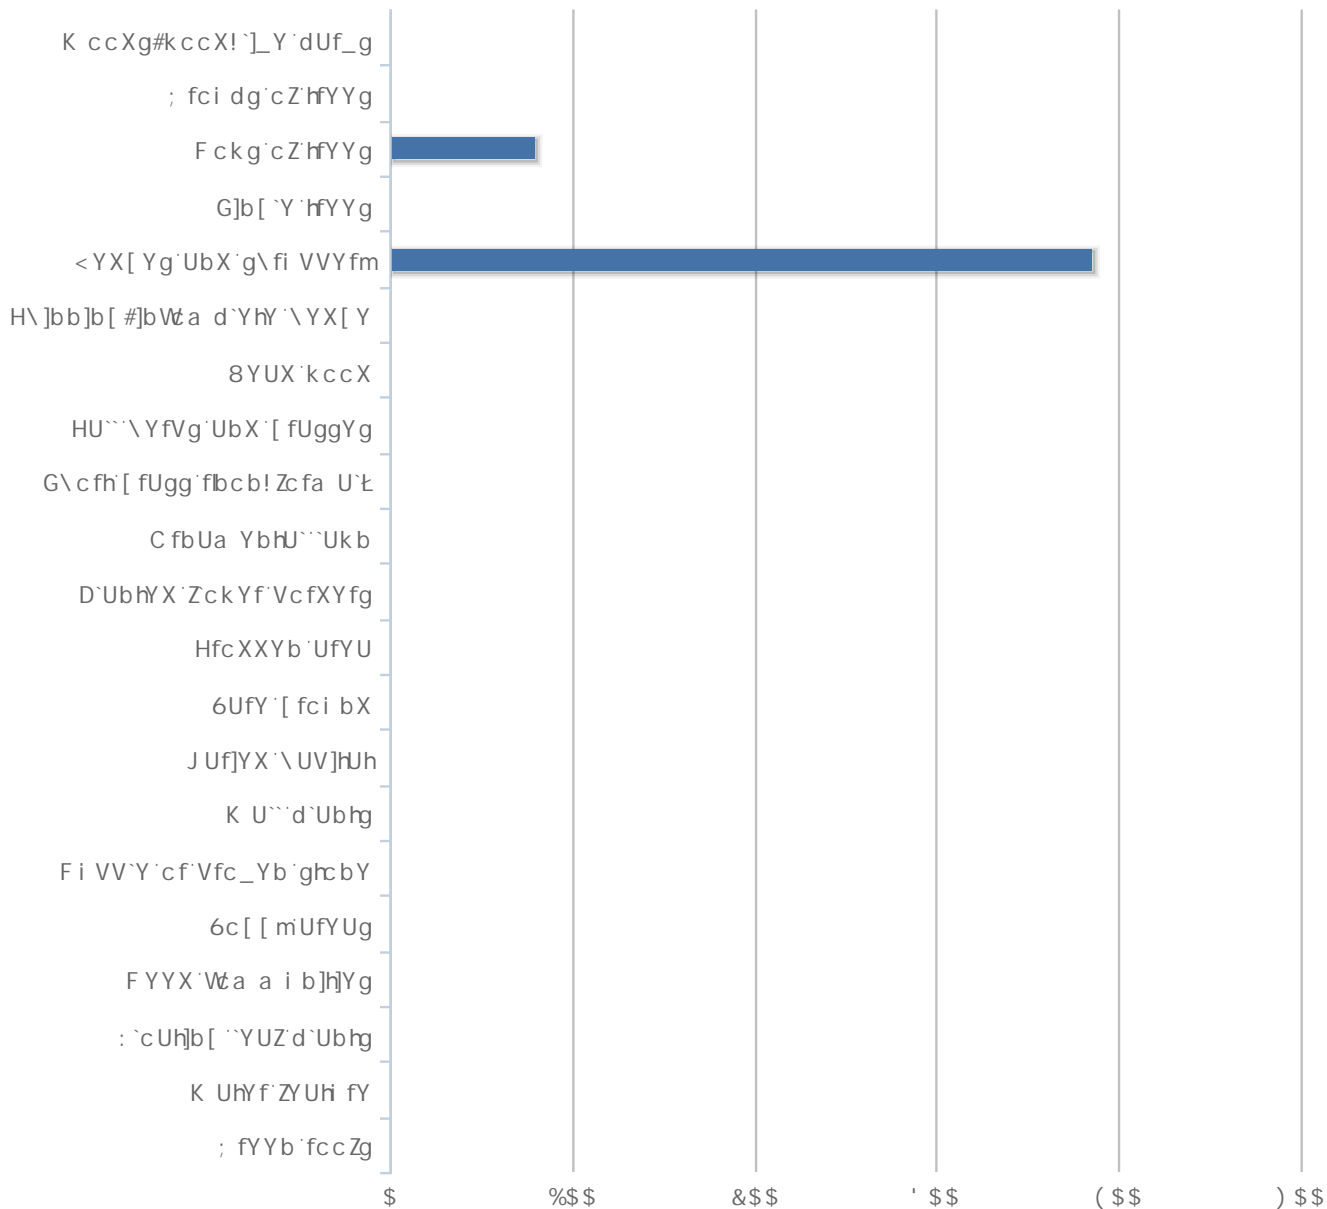

The Main Factors Driving This Loss Of Biodiversity Are:

The Biodiversity Index Provides:

- ✓
- ✓
- ✓
- ✓
- ✓

Legal Compliance

Corporate Social Responsibility

Environmental Management Systems

What Can Business And Organisations Do With The Biodiversity Index?

Here is a summary of your results based on the information you entered.

Biodiversity Index Score

Total Area Of Each Habitat Type

Biodiversity Index Calculations

Average Habitat Area Patch Size

Average Patch Size