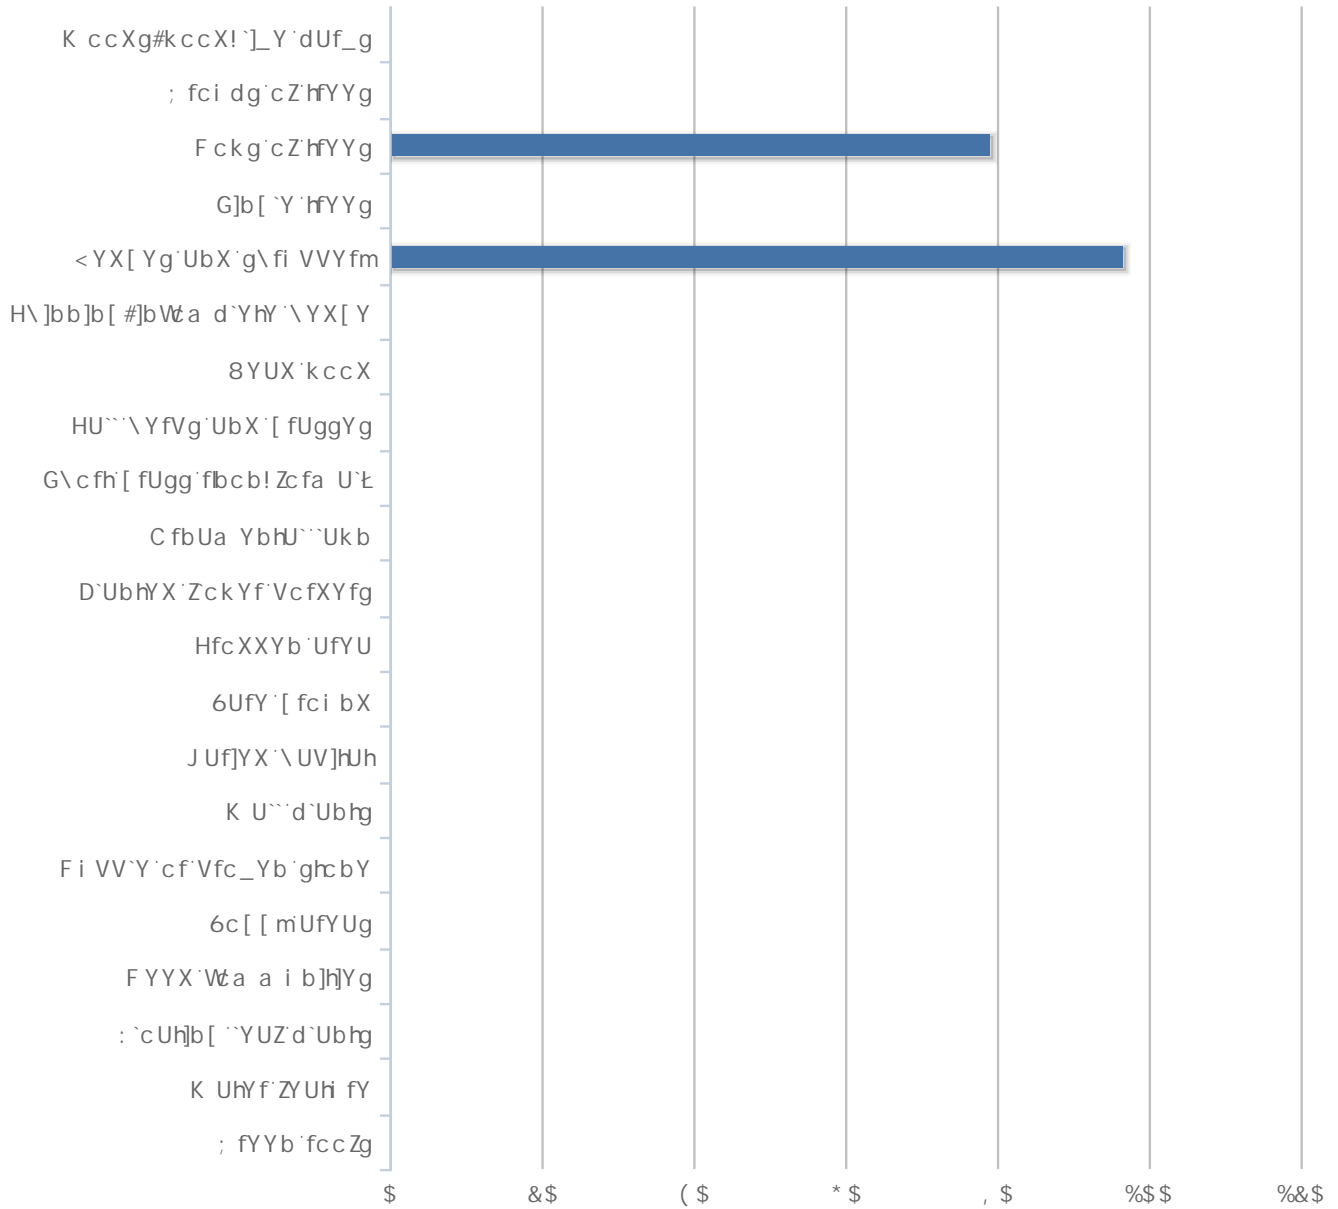

The Main Factors Driving This Loss Of Biodiversity Are:

The Biodiversity Index Provides:

- ✓
- ✓
- ✓
- ✓
- ✓

Legal Compliance

Corporate Social Responsibility

Environmental Management Systems

What Can Business And Organisations Do With The Biodiversity Index?

Here is a summary of your results based on the information you entered.

Biodiversity Index Score

Total Area Of Each Habitat Type

Biodiversity Index Calculations

Average Habitat Area Patch Size

Average Patch Size